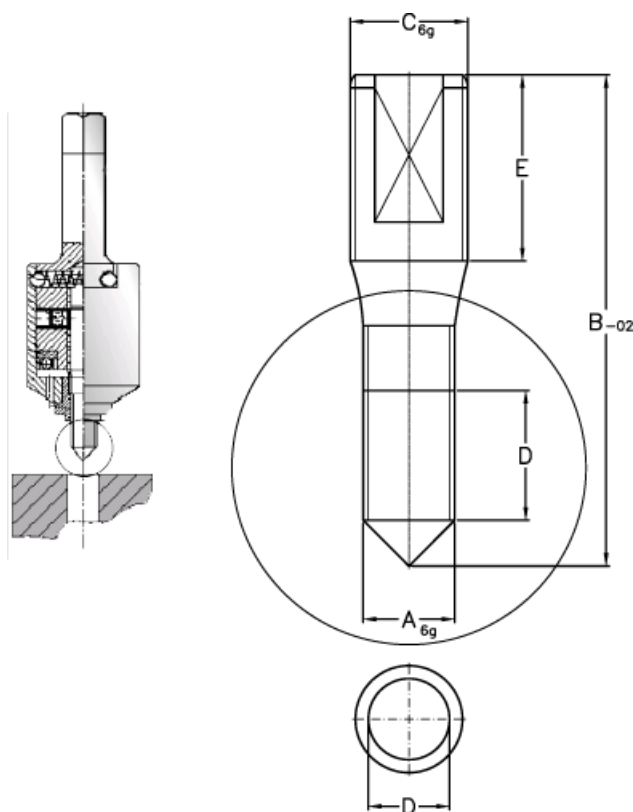

Article number: 12620000220710

Description: Threaded pin 620 000 220.710
For M22

Measures

A = M22
B = 110.0
C = M22
D = 48.0
E = 42